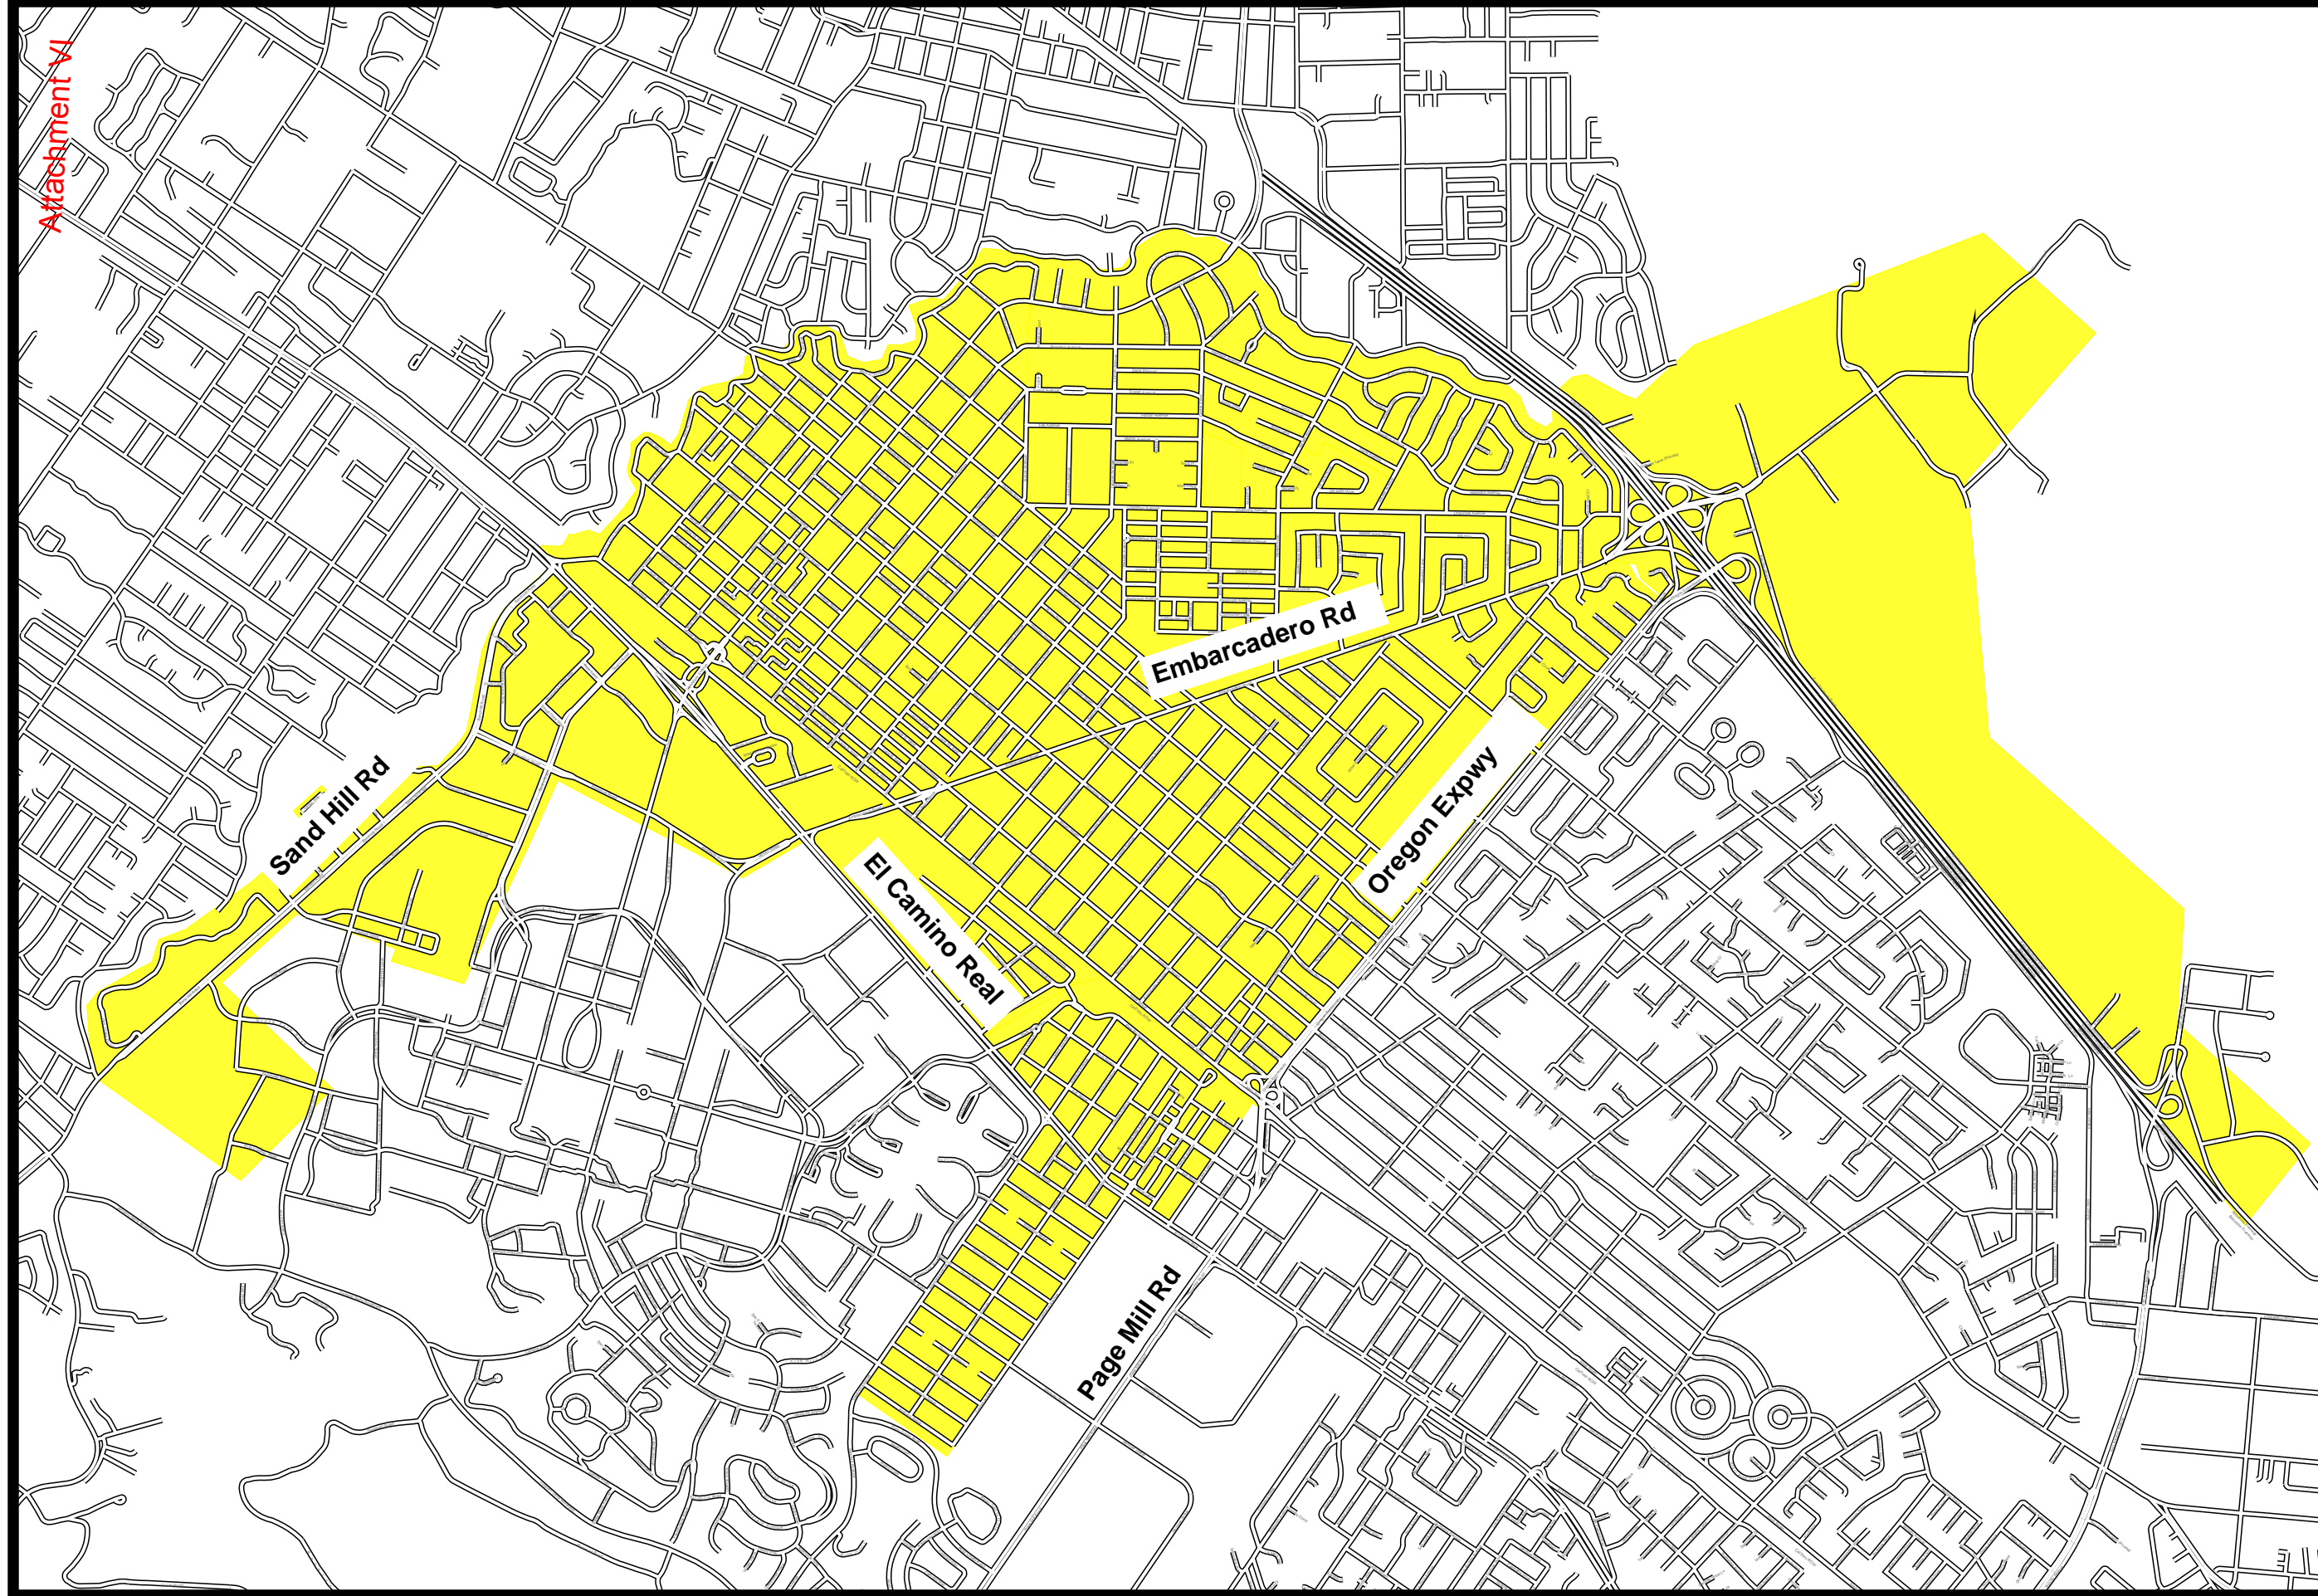

Attachment VI

The City of  
Palo Alto

North Side Walking Gas Leak Survey

This map is a product of the  
City of Palo Alto GIS