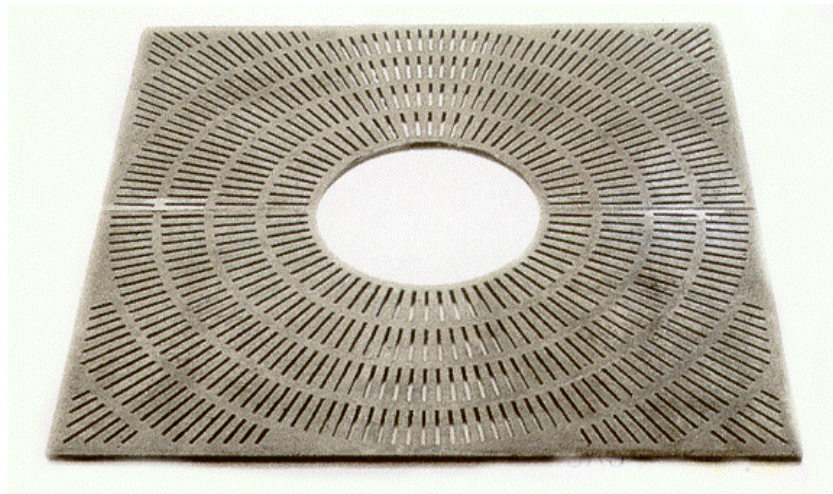

City of Palo Alto Tree Grate Details

Kiva-SQ

Square Models: 36", 42", 60", 72"

Rectangular Models: 36"x60", 48"x72", 48"x96"

Installation Details: