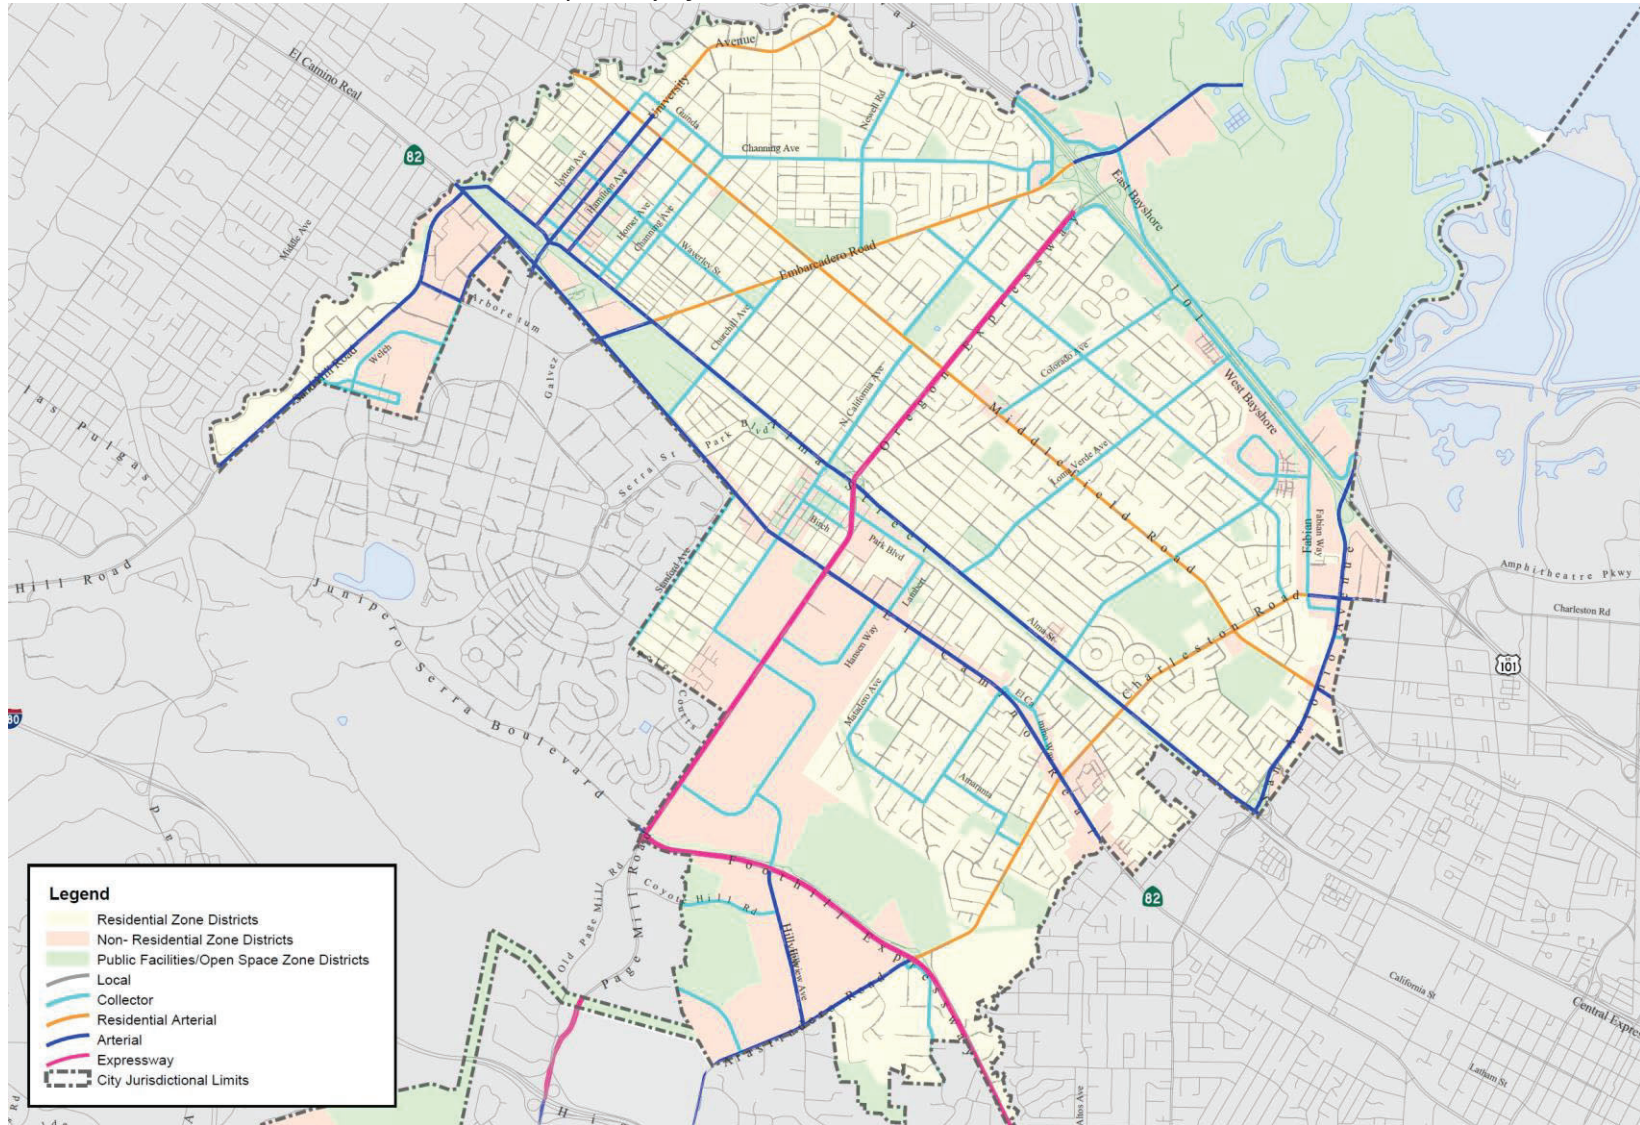

Map 1 City of Palo Alto Local Residential Streets

Source: City of Palo Alto Comprehensive Plan 2030