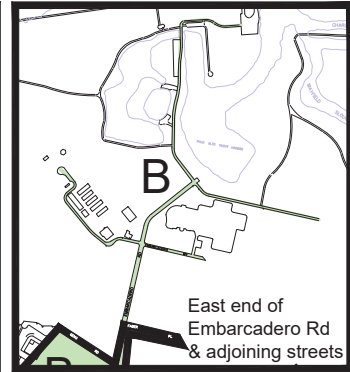

SCALE: 1" = 650'

East end of Embarcadero Rd & adjoining streets

Alexis Dr & adjoining streets

El Camino Real Swept Each Tuesday (Dashed Line)

STREET SWEEPING SCHEDULE

Monday	
Tuesday	
Wednesday	
Thursday	
Friday	
Mon/Wed/Fri	

A = A Weeks
B = B Weeks
C = One side of street each Tue per existing program
D = Weekly on M/W/F