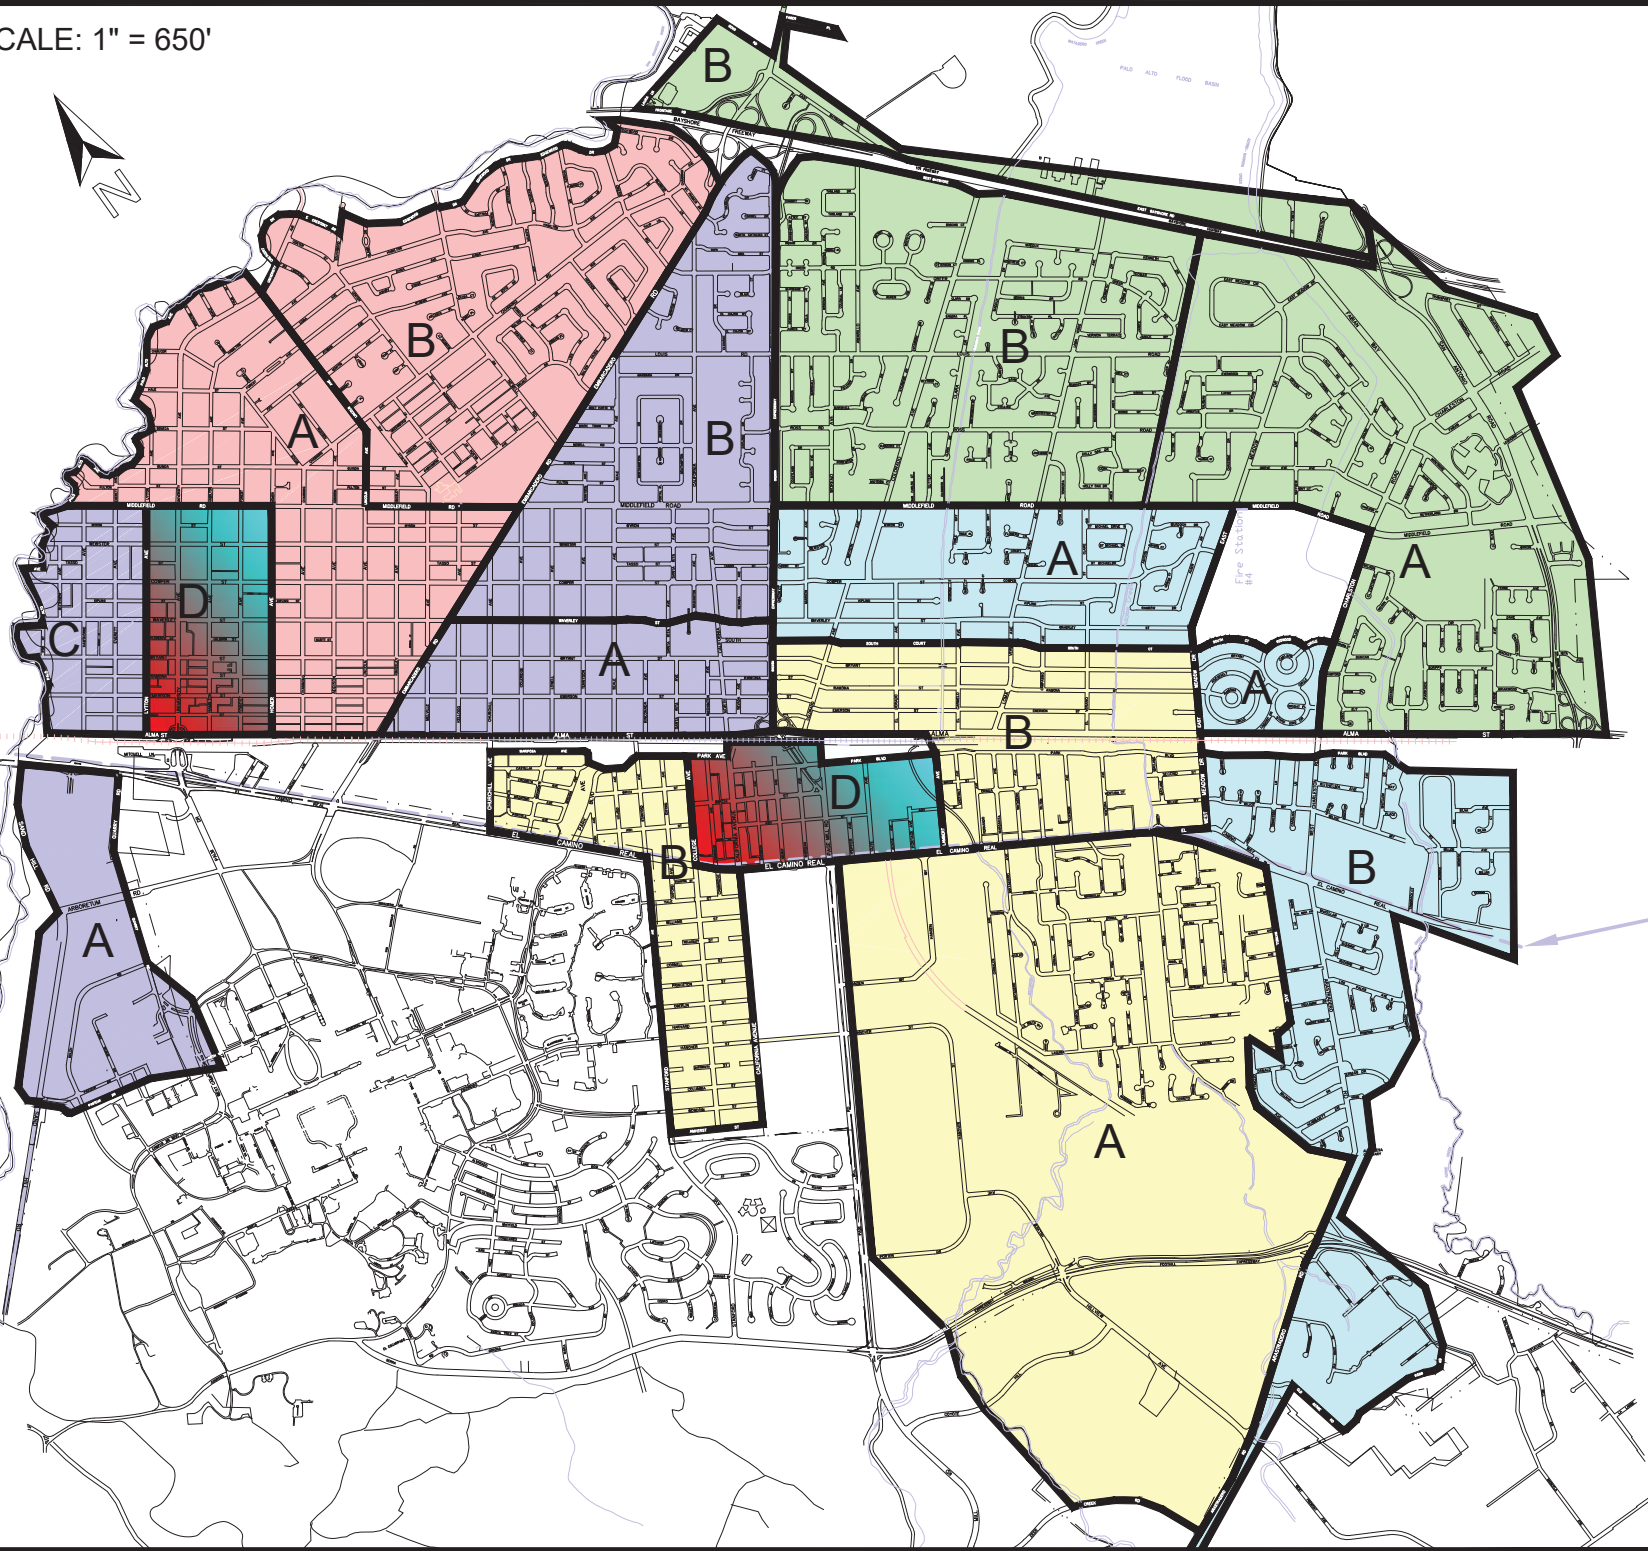

SCALE: 1" = 650'

East end of Embarcadero Rd & adjoining streets

Alexis Dr & adjoining streets

El Camino Real Swept Each Tuesday (Dashed Line)

STREET SWEEPING SCHEDULE

Monday	
Tuesday	
Wednesday	
Thursday	
Friday	
Mon/Wed/Fri	

A = A Weeks
B = B Weeks
C = One side of street each Tue per existing program
D = Weekly on M/W/F