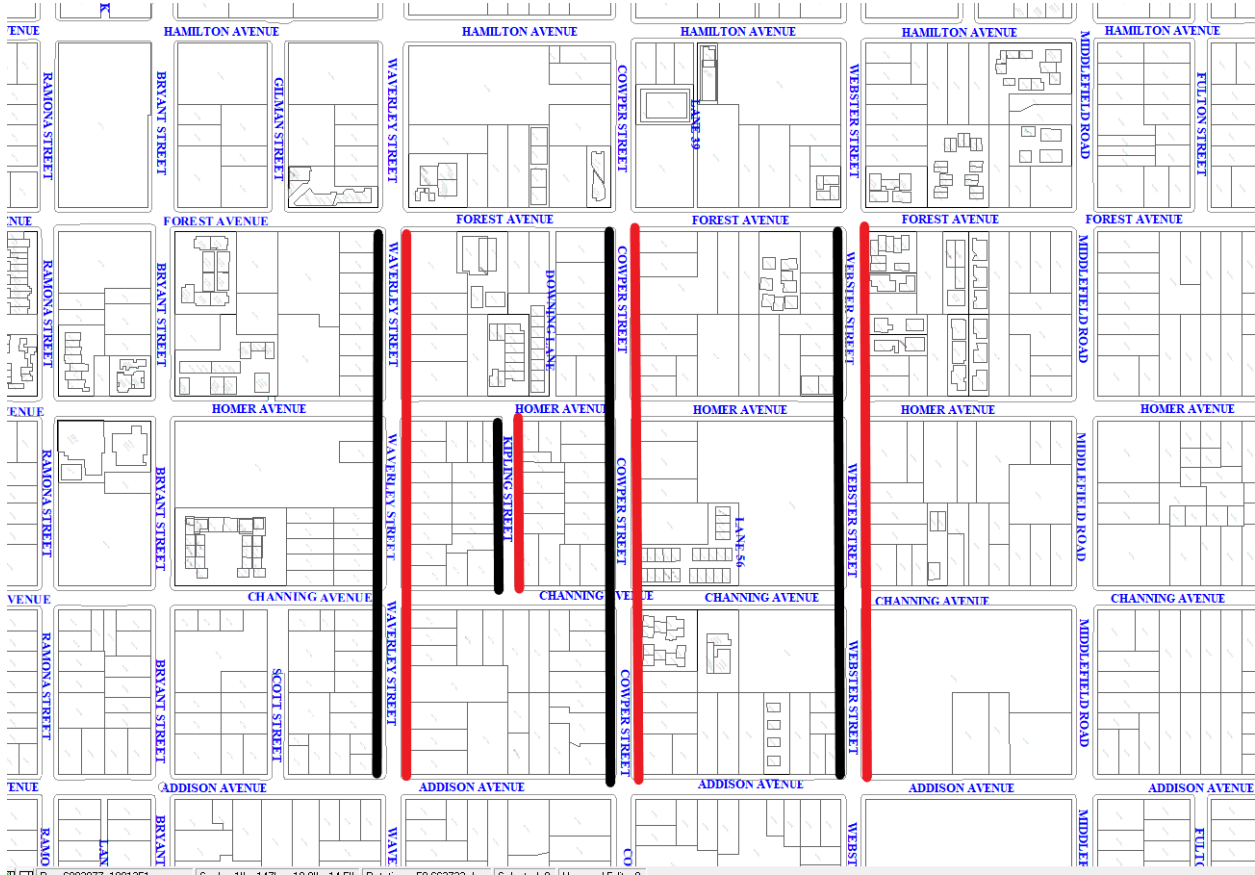

**2022**  
**City of Palo Alto**  
**Posted Street Sweeping**

**Route A1a – Wednesdays**

<b>Street</b>	<b>Block</b>	<b>Scheduled Dates</b>	
Fulton St	200 - 600	(All streets/blocks listed)	
		Side 1 (Black)	Side 2 (Red)
		01/19/22	& 01/12/22
		03/23/22	& 03/30/22
		06/08/22	& 06/15/22
		07/20/22	& 07/27/22
		09/14/22	& 09/21/22

## Route A1b – Wednesdays

Street	Block	Scheduled Dates
Channing Ave	300 – 700	(All streets/blocks listed)
Homer Ave	400 – 700	Side 1 (Black)    Side 2 (Red)
Fulton St	1000 – 1200	02/16/22    &    02/23/22
Forest Ave	600 – 700	05/18/22    &    05/25/22
		07/06/22    &    07/13/22
		08/31/22    &    09/07/22
		11/16/22    &    11/23/22

**2022**  
**City of Palo Alto**  
**Posted Street Sweeping**

**Route D3a – Wednesdays**

Street	Block	Scheduled Dates	
Webster St, Cowper St, Waverley St	700 – 900	(All streets/blocks listed)	
Kipling St	800	Side 1 (Black)	Side 2 (Red)
		01/19/22	& 01/26/22
		04/13/22	& 04/20/22
		06/22/22	& 06/29/22
		08/17/22	& 08/24/22
		09/28/22	& 10/05/22

**2022**  
**City of Palo Alto**  
**Posted Street Sweeping**

**Route D3b – Wednesdays**

<b>Street</b>	<b>Block</b>	<b>Scheduled Dates</b>	
Emerson St, Ramona St	700 - 900	(All streets/blocks listed)	
Bryant St	700 – 1000	Side 1 (Black)	Side 2 (Red)
Scott St	900	02/02/22	& 02/09/22
Addison Ave	100 – 400	03/02/22	& 03/09/22
		05/04/22	& 05/11/22
		08/03/22	& 08/10/22
		10/12/22	& 10/19/22