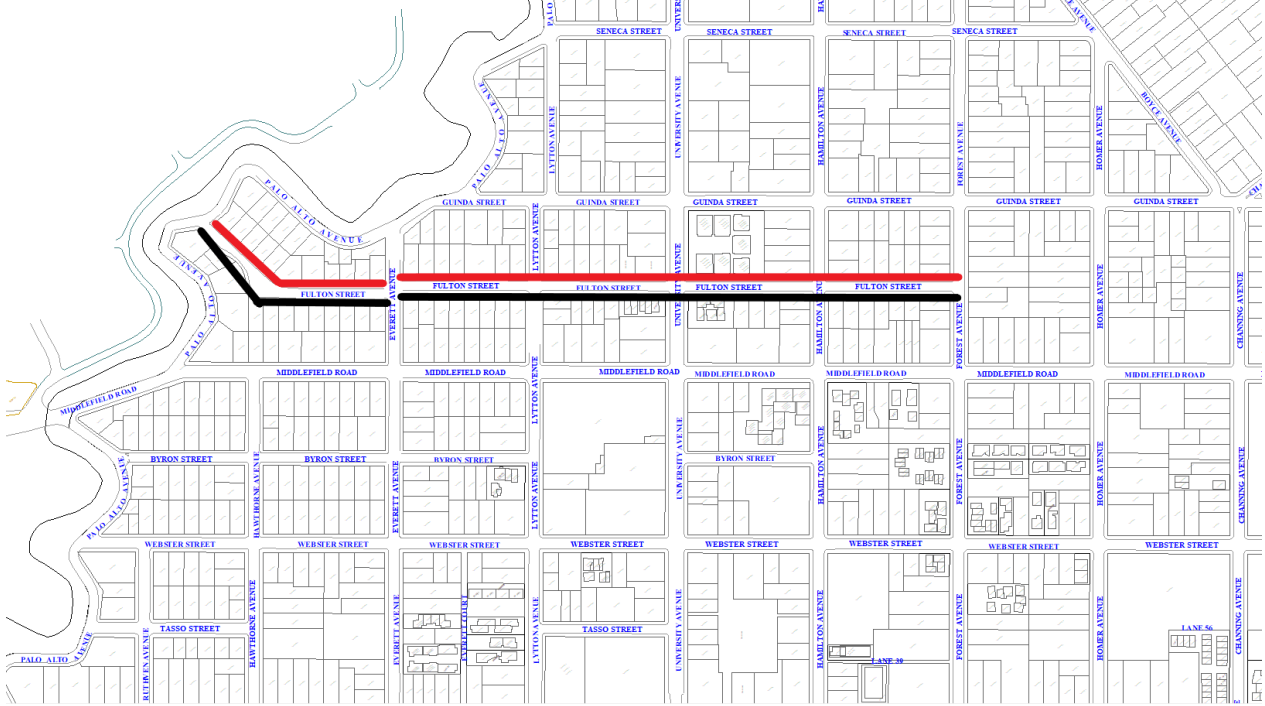

**2022**  
**City of Palo Alto**  
**Posted Street Sweeping**

**Route A1a – Wednesdays**

<b>Street</b>	<b>Block</b>	<b>Scheduled Dates</b>	
Fulton St	200 - 600	(All streets/blocks listed)	
		Side 1 (Black)	Side 2 (Red)
		01/19/22	& 01/12/22
		03/23/22	& 03/30/22
		06/08/22	& 06/15/22
		07/20/22	& 07/27/22
		09/14/22	& 09/21/22

## Route A1b – Wednesdays

Street	Block	Scheduled Dates
Channing Ave	300 – 700	(All streets/blocks listed)
Homer Ave	400 – 700	Side 1 (Black)    Side 2 (Red)
Fulton St	1000 – 1200	02/16/22    &    02/23/22
Forest Ave	600 – 700	05/18/22    &    05/25/22
		07/06/22    &    07/13/22
		08/31/22    &    09/07/22
		11/16/22    &    11/23/22

**2022**  
**City of Palo Alto**  
**Posted Street Sweeping**

**Route D3a – Wednesdays**

Street	Block	Scheduled Dates	
Webster St, Cowper St, Waverley St	700 – 900	(All streets/blocks listed)	
Kipling St	800	Side 1 (Black)	Side 2 (Red)
		01/19/22	& 01/26/22
		04/13/22	& 04/20/22
		06/22/22	& 06/29/22
		08/17/22	& 08/24/22
		09/28/22	& 10/05/22

**2022**  
**City of Palo Alto**  
**Posted Street Sweeping**

**Route D3b – Wednesdays**

<b>Street</b>	<b>Block</b>	<b>Scheduled Dates</b>	
Emerson St, Ramona St	700 - 900	(All streets/blocks listed)	
Bryant St	700 – 1000	Side 1 (Black)	Side 2 (Red)
Scott St	900	02/02/22	& 02/09/22
Addison Ave	100 – 400	03/02/22	& 03/09/22
		05/04/22	& 05/11/22
		08/03/22	& 08/10/22
		10/12/22	& 10/19/22