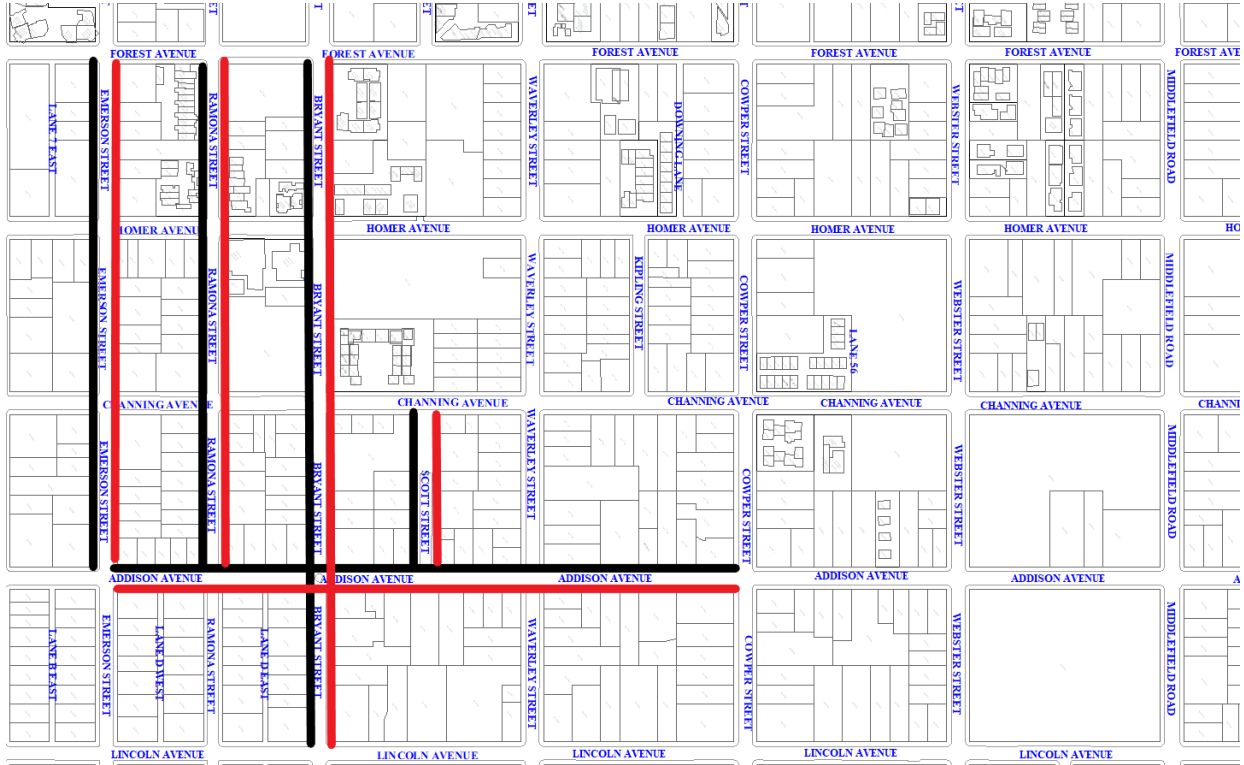

**2022**  
**City of Palo Alto**  
**Posted Street Sweeping**

**Route A1a – Wednesdays**

<b>Street</b>	<b>Block</b>	<b>Scheduled Dates</b>	
Fulton St	200 - 600	(All streets/blocks listed)	
		Side 1 (Black)	Side 2 (Red)
		01/19/22	& 01/12/22
		03/23/22	& 03/30/22
		06/08/22	& 06/15/22
		07/20/22	& 07/27/22
		09/14/22	& 09/21/22

## Route A1b – Wednesdays

Street	Block	Scheduled Dates
Channing Ave	300 – 700	(All streets/blocks listed)
Homer Ave	400 – 700	Side 1 (Black)    Side 2 (Red)
Fulton St	1000 – 1200	02/16/22    &    02/23/22
Forest Ave	600 – 700	05/18/22    &    05/25/22
		07/06/22    &    07/13/22
		08/31/22    &    09/07/22
		11/16/22    &    11/23/22

**2022**  
**City of Palo Alto**  
**Posted Street Sweeping**

**Route D3a – Wednesdays**

Street	Block	Scheduled Dates	
Webster St, Cowper St, Waverley St	700 – 900	(All streets/blocks listed)	
Kipling St	800	Side 1 (Black)	Side 2 (Red)
		01/19/22	& 01/26/22
		04/13/22	& 04/20/22
		06/22/22	& 06/29/22
		08/17/22	& 08/24/22
		09/28/22	& 10/05/22

**2022**  
**City of Palo Alto**  
**Posted Street Sweeping**

**Route D3b – Wednesdays**

<b>Street</b>	<b>Block</b>	<b>Scheduled Dates</b>	
Emerson St, Ramona St	700 - 900	(All streets/blocks listed)	
Bryant St	700 – 1000	Side 1 (Black)	Side 2 (Red)
Scott St	900	02/02/22	& 02/09/22
Addison Ave	100 – 400	03/02/22	& 03/09/22
		05/04/22	& 05/11/22
		08/03/22	& 08/10/22
		10/12/22	& 10/19/22