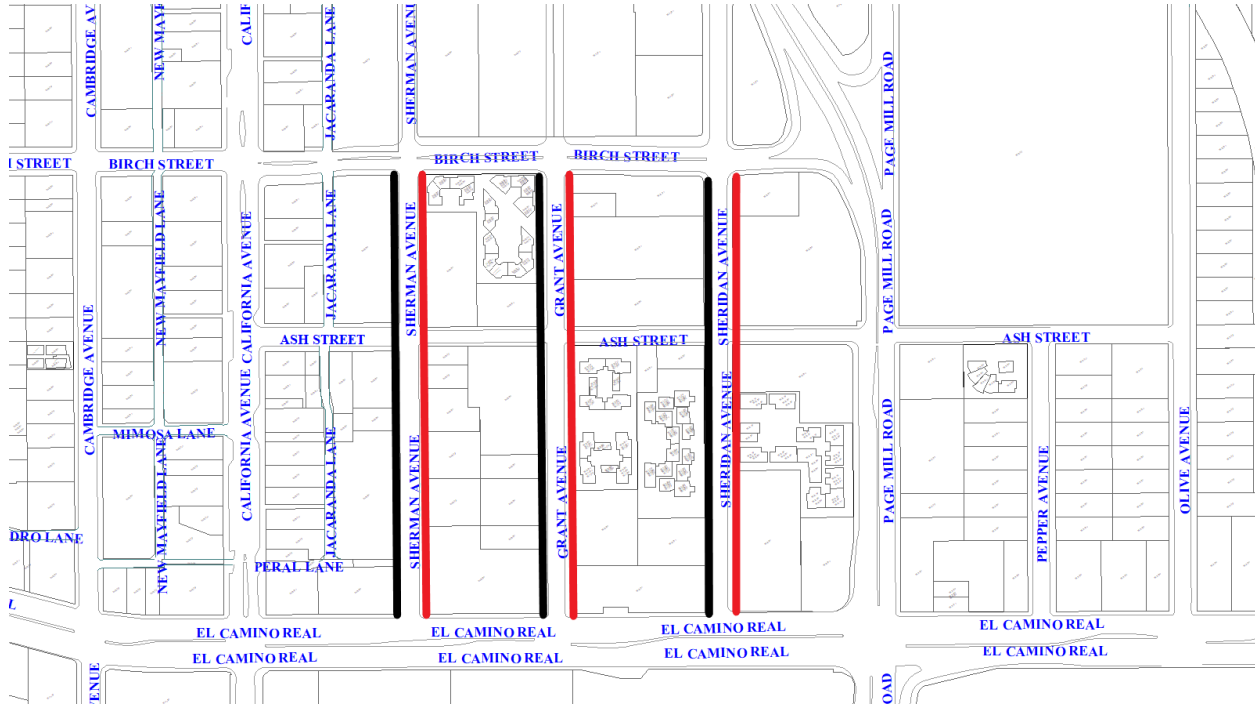

## Route A1b – Wednesdays

Street	Block	Scheduled Dates
Channing Ave	300 – 700	(All streets/blocks listed)
Homer Ave	400 – 700	Side 1 (Black)    Side 2 (Red)
Fulton St	1000 – 1200	02/16/22    &    02/23/22
Forest Ave	600 – 700	05/18/22    &    05/25/22
		07/06/22    &    07/13/22
		08/31/22    &    09/07/22
		11/16/22    &    11/23/22

**2022**  
**City of Palo Alto**  
**Posted Street Sweeping**

**Route D3b – Wednesdays**

<b>Street</b>	<b>Block</b>	<b>Scheduled Dates</b>	
Emerson St, Ramona St	700 - 900	(All streets/blocks listed)	
Bryant St	700 – 1000	Side 1 (Black)	Side 2 (Red)
Scott St	900	02/02/22	& 02/09/22
Addison Ave	100 – 400	03/02/22	& 03/09/22
		05/04/22	& 05/11/22
		08/03/22	& 08/10/22
		10/12/22	& 10/19/22

**2022**  
**City of Palo Alto**  
**Posted Street Sweeping**

**Route B1a – Mondays**

Street	Block	Scheduled Dates
College Ave	200 - 400	(All streets/blocks listed)
El Camino Real (as needed basis)	1500 -1600	Side 1 (Black)    Side 2 (Red)
Ash St	2000 – 2100	04/11/22    &    04/25/22
		07/11/22    &    07/18/22
		08/29/22    &    09/12/22
		11/28/22    &    12/05/22

2022

City of Palo Alto  
**Posted Street Sweeping**

**Route B1b – Mondays**

Street	Block	Scheduled Dates
Sherman Ave (as needed basis)	100 – 400	(All streets/blocks listed)
Sheridan Ave (as needed basis)	100 – 400	Side 1 (Black)    Side 2 (Red)
Grant Ave (as needed basis)	100 – 400	04/11/22    &    04/25/22
		07/11/22    &    07/18/22
		08/29/22    &    09/12/22
		11/28/22    &    12/05/22