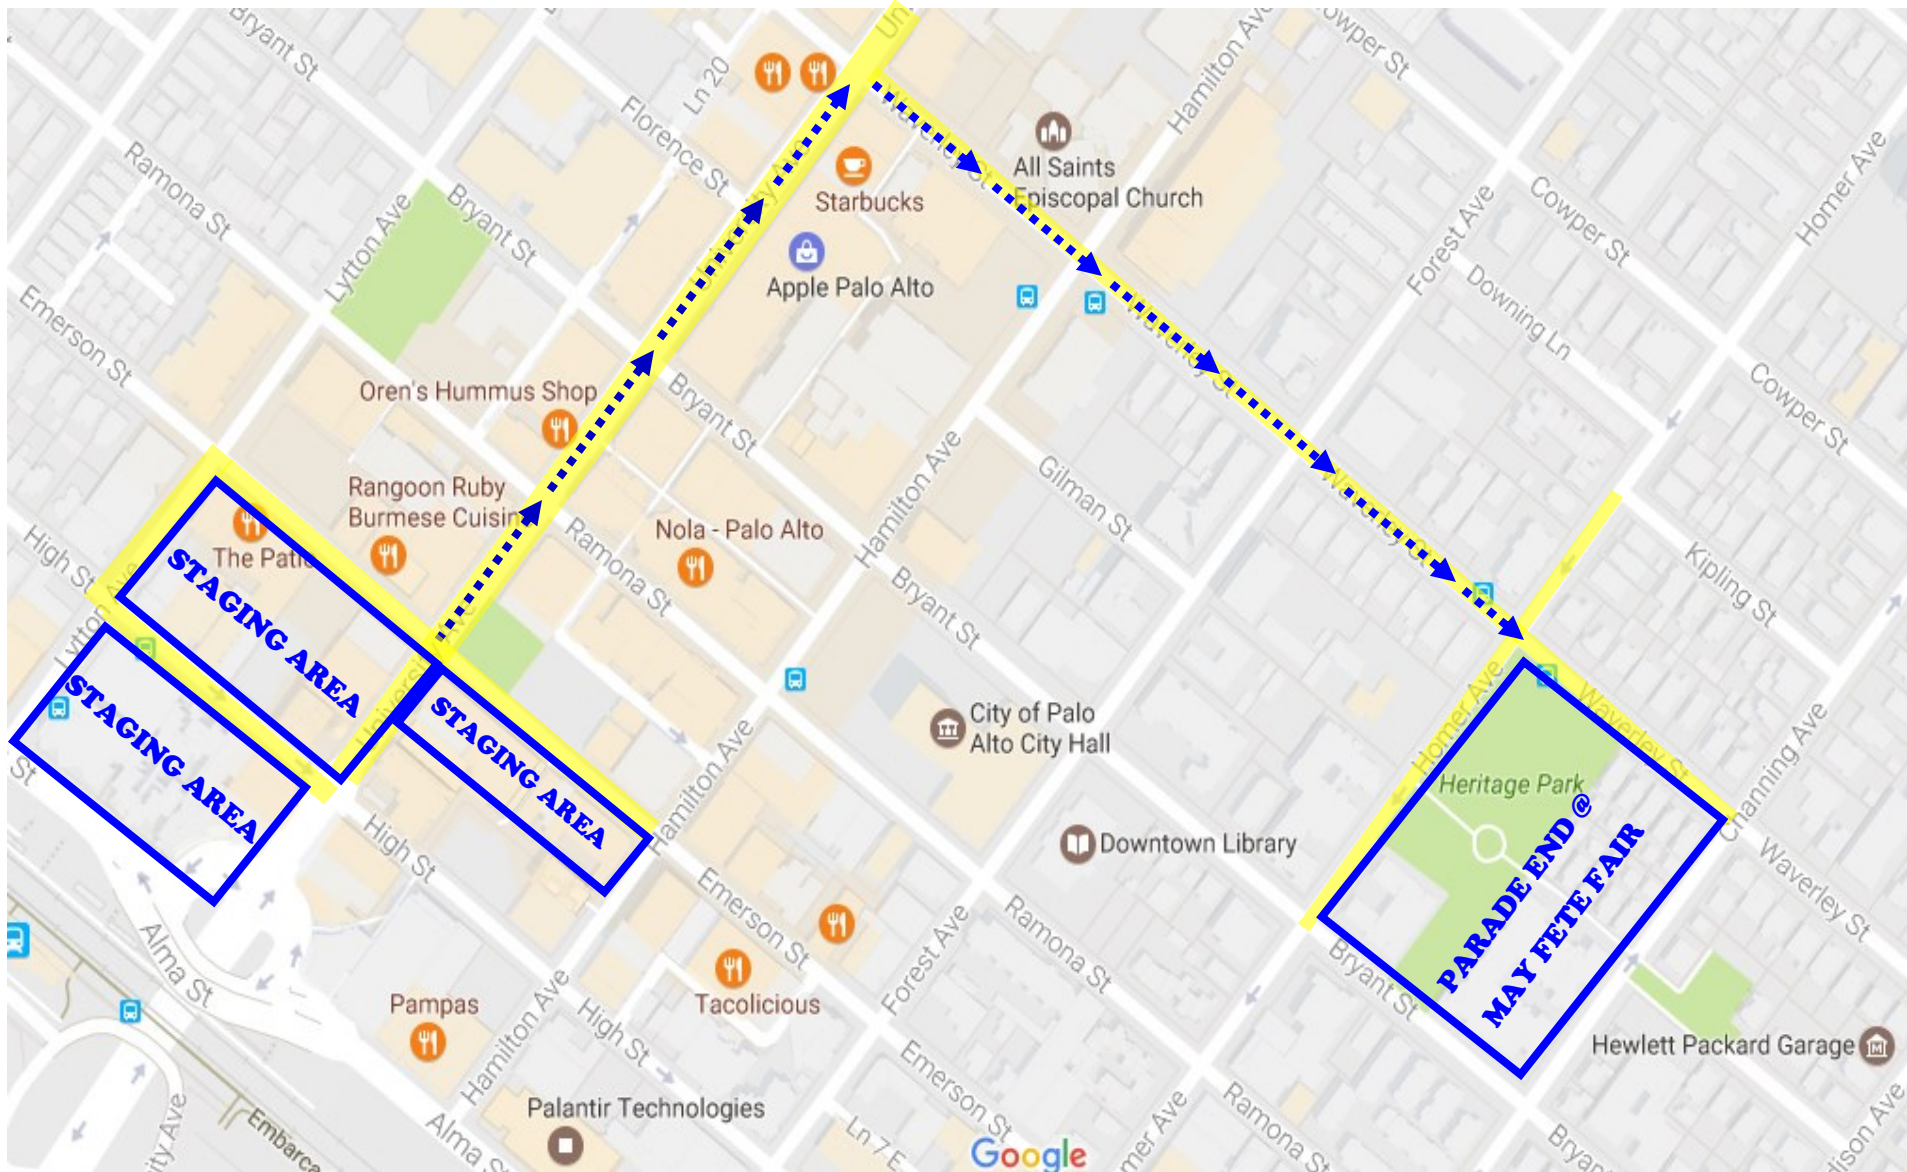

May Fete Parade Route

-  Parade route starts at the corner of Emerson St. and University Ave. From University, the parade will turn right into Waverly St. and end at Heritage Park.
-  Street Closures