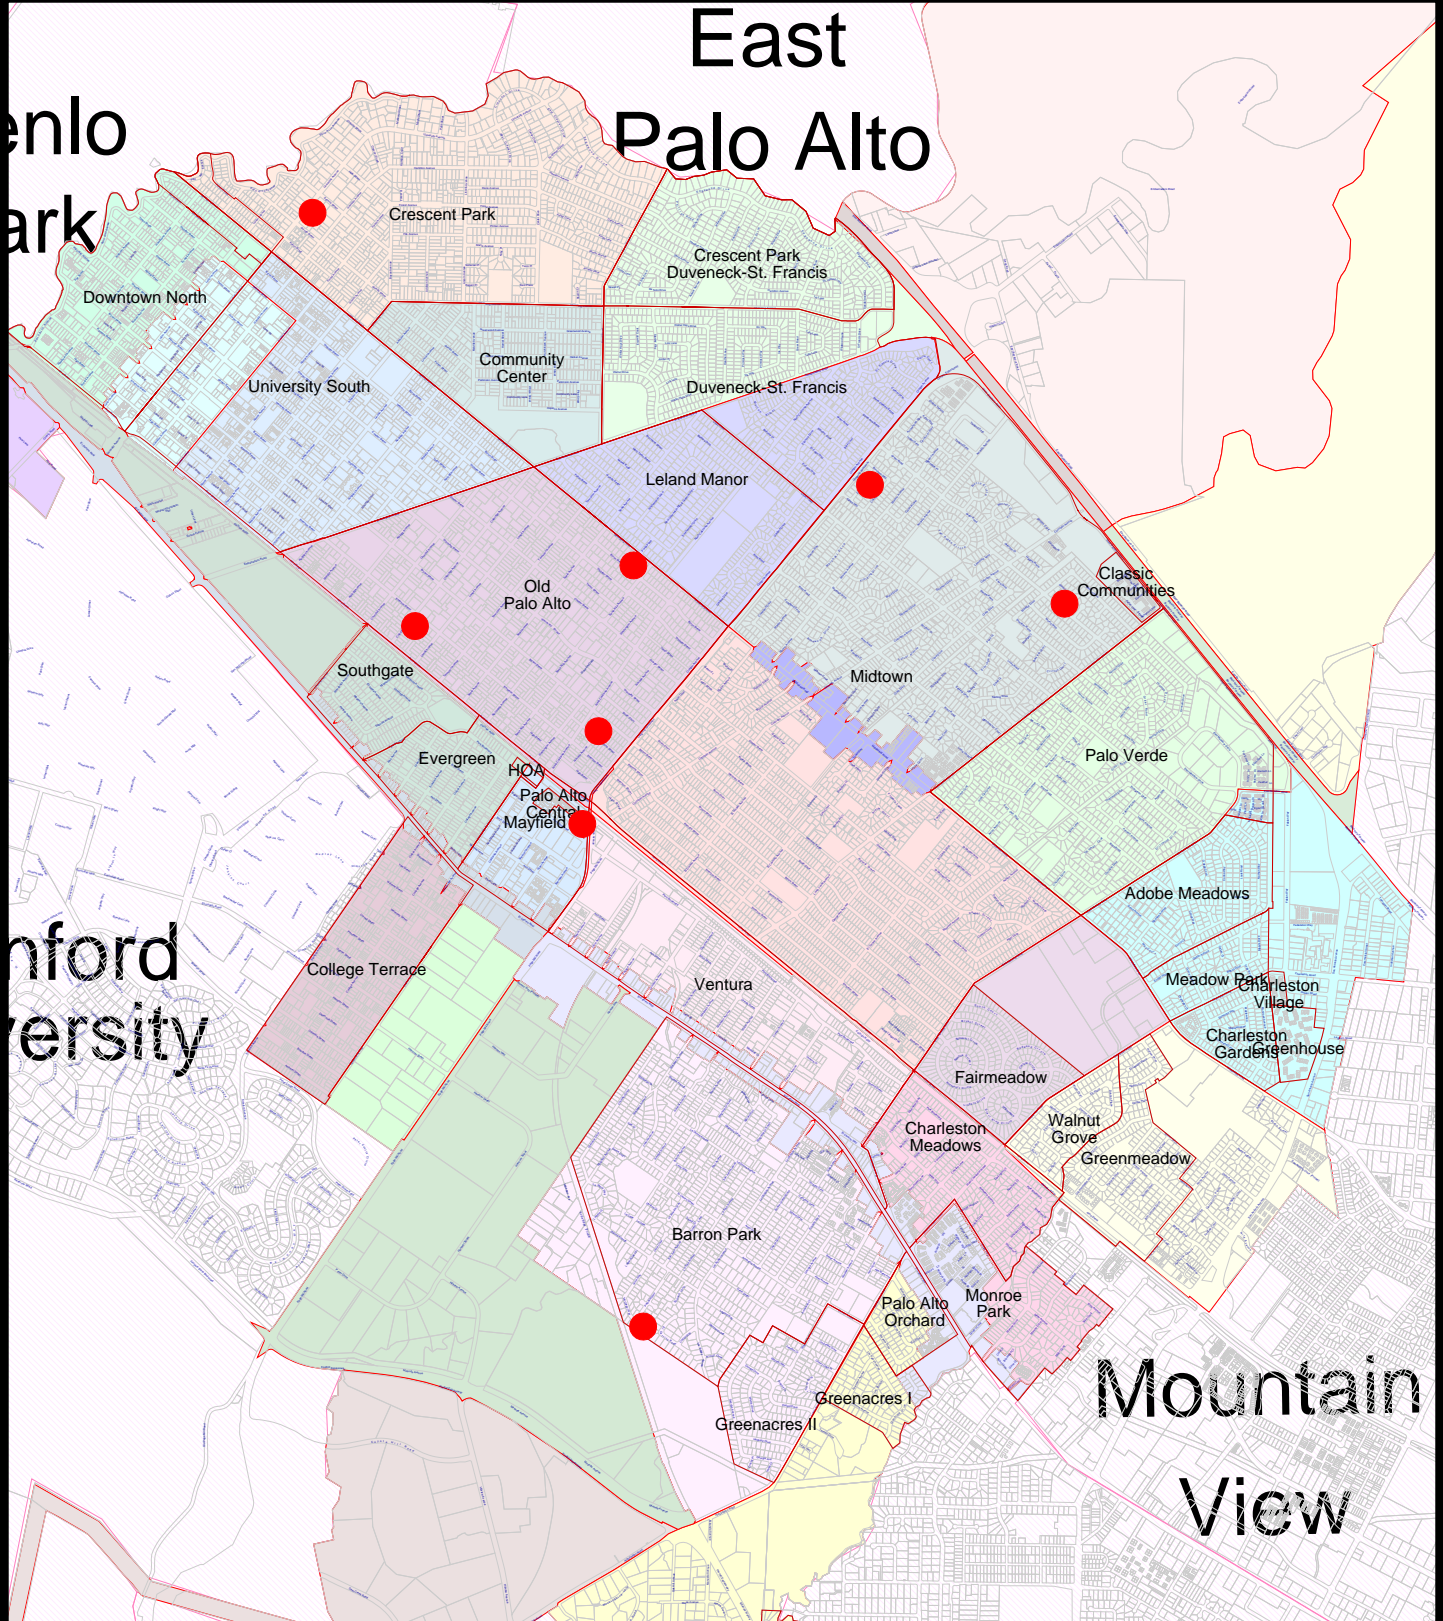

East Palo Alto

Palo Alto Police Department Reported Residential Burglaries May 1-15, 2014

This map is a product of the
City of Palo Alto GIS