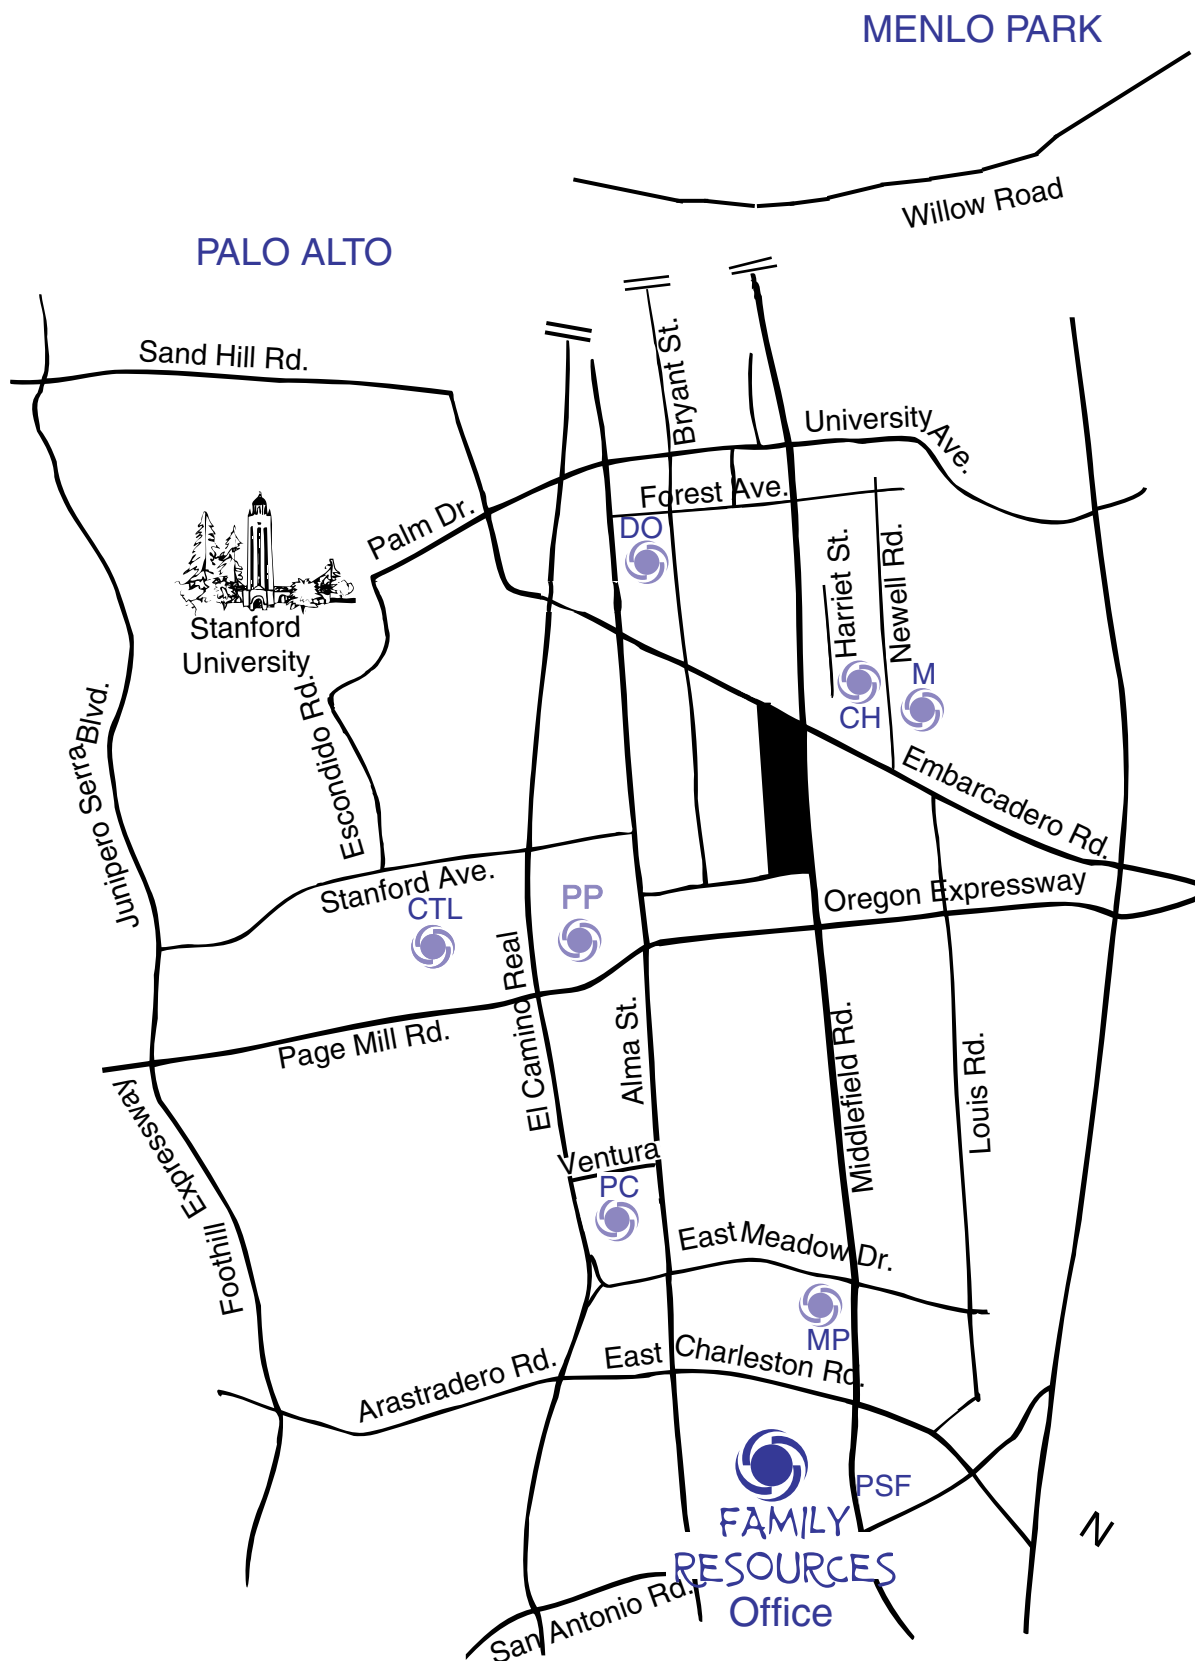

Family Resources Internet Access Sites and Kiosk Locations

 **Internet Access / Kiosk Sites**

Libraries:

CH: Children's Library
1276 Harriet Street

M: Main Library
1213 Newell Road

CT: College Terrace Library
2300 Wellesley

DO: Downtown Library
270 Forest Avenue

MPL: Mitchell Park Library
3700 Middlefield Road

Other Sites

PC: The Provider Connection
3990 Ventura Court

PP: Parents Place
410 Sherman Ave.

PSF: Pre-School Family
4120 Middlefield Road

Family Resources Office
4000 Middlefield Road, T2
Palo Alto, CA 94303

Updated October 24, 2005