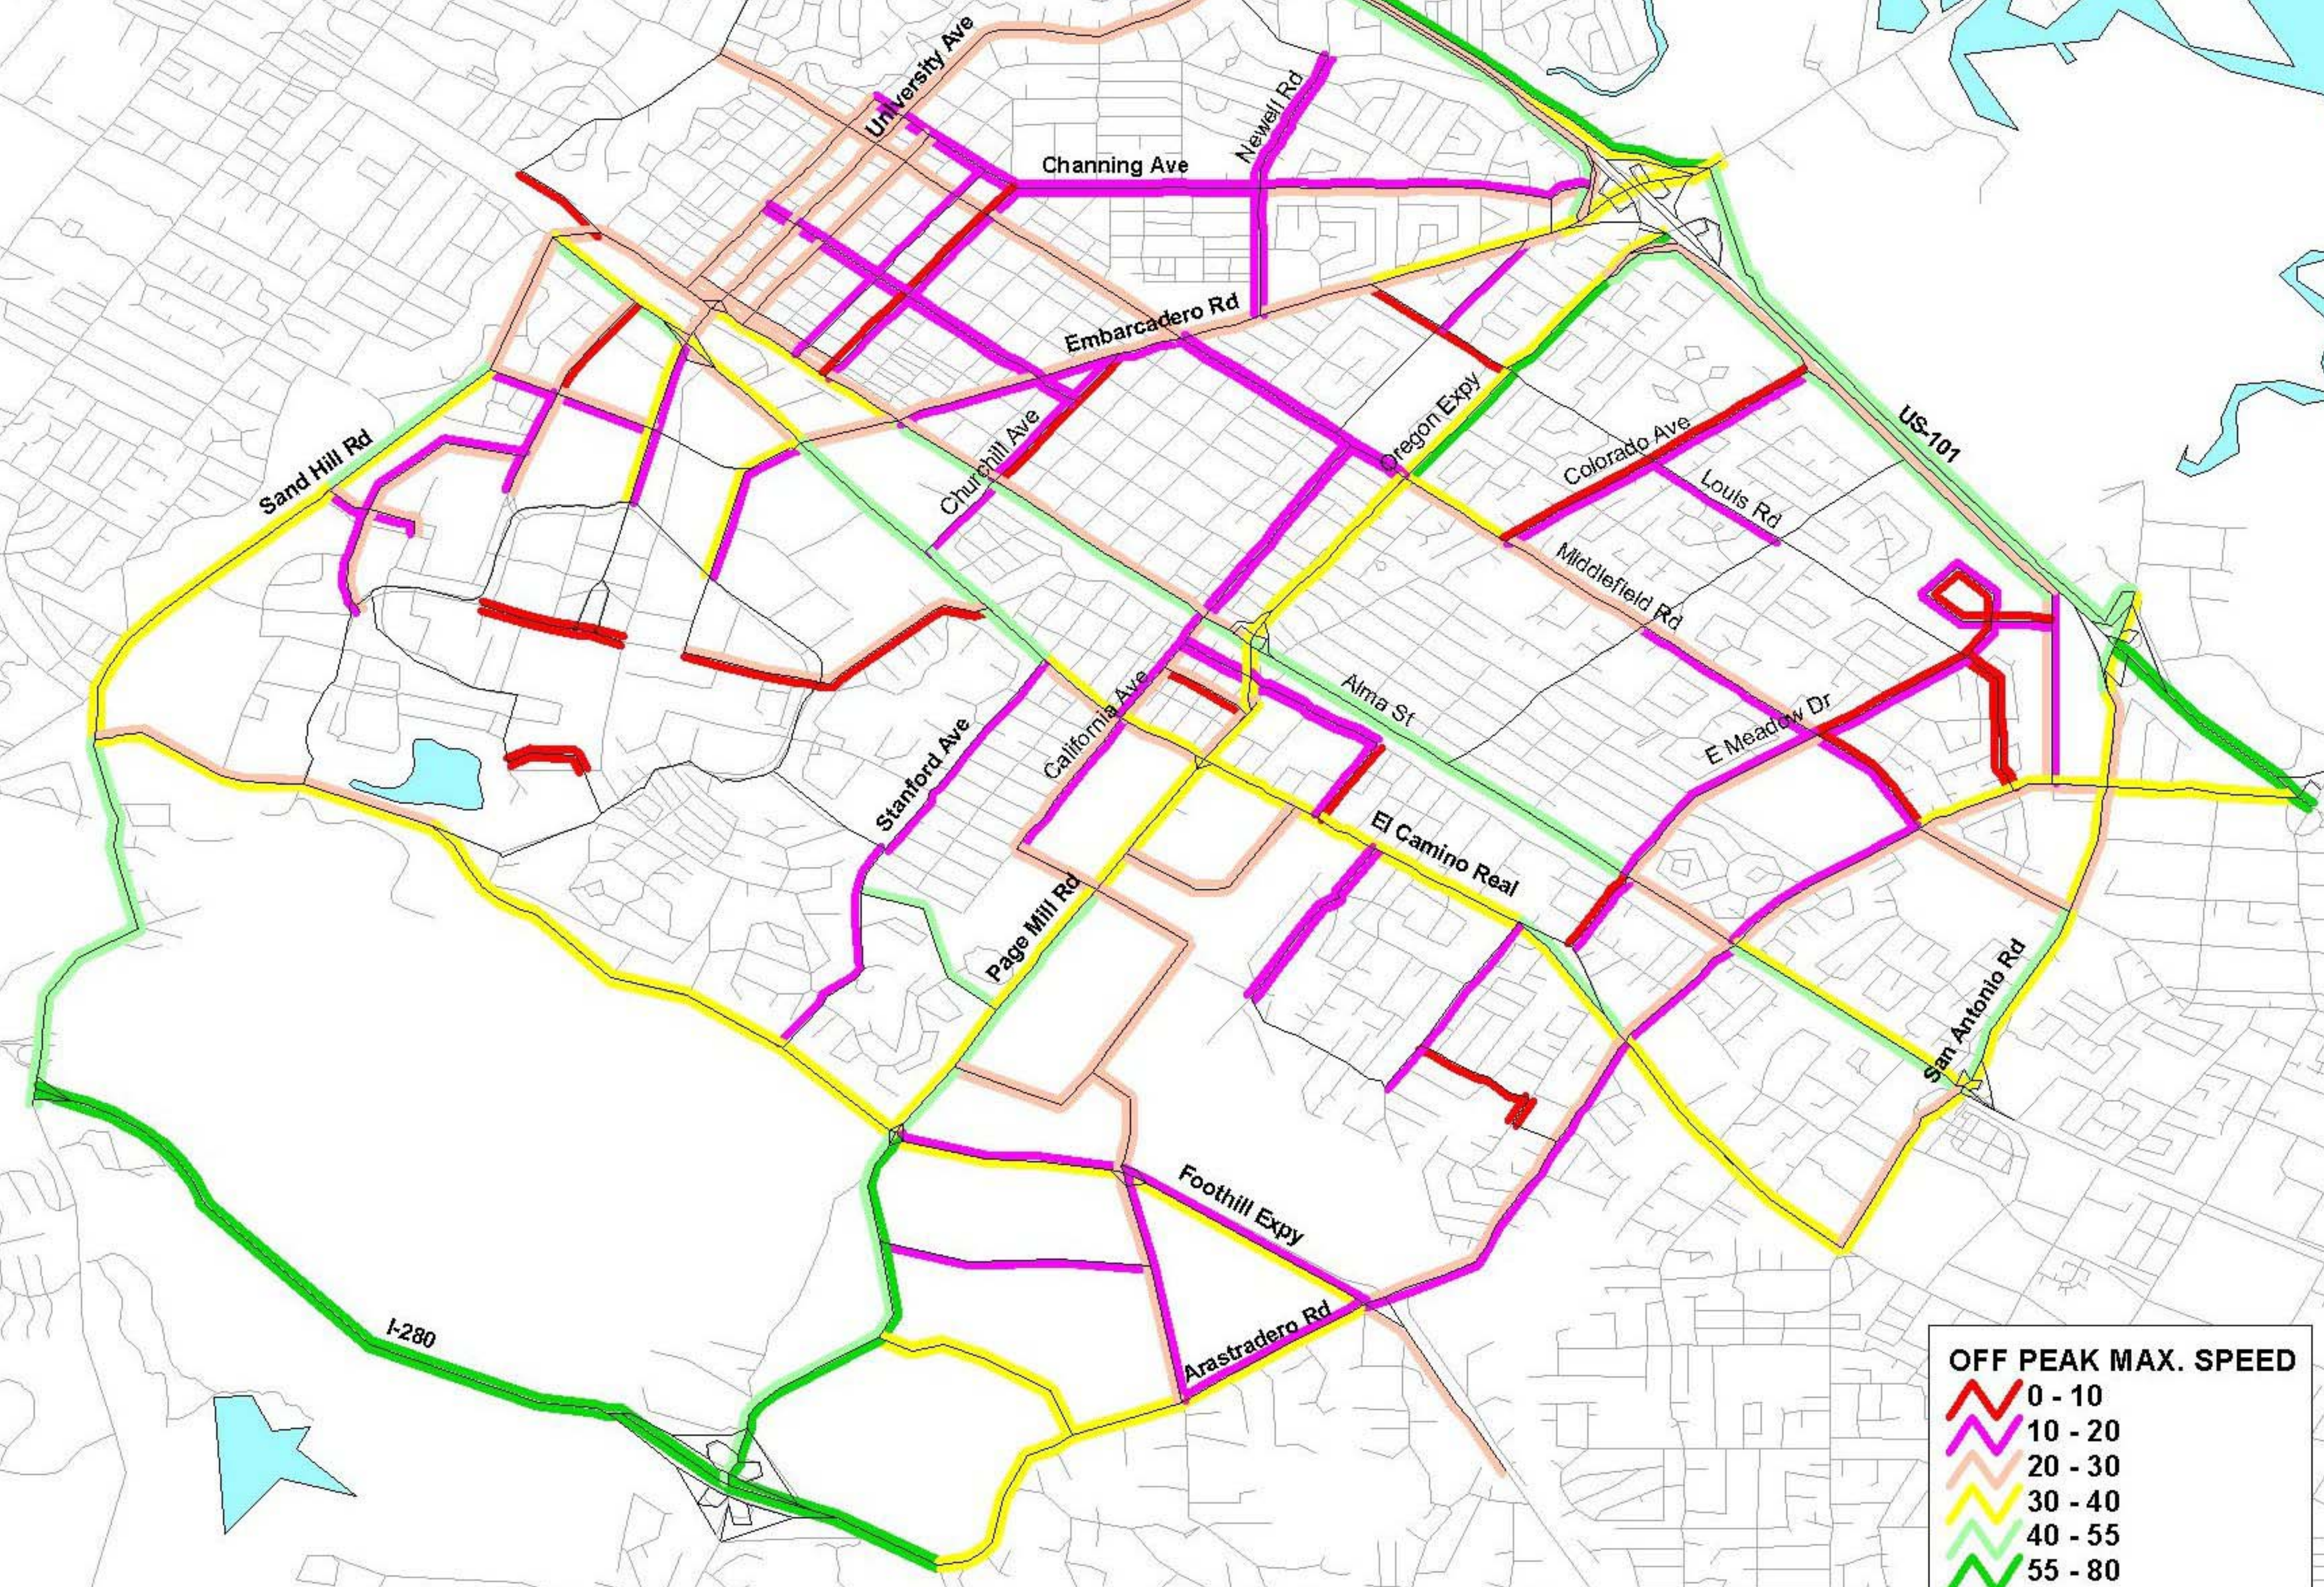

Palo Alto Citywide Speed Monitoring

Note: Average speed is calculated based on the distance traveled in 10 seconds.

Maximum Segment Average Speeds OFF PEAK HOUR

OFF PEAK MAX. SPEED	
	0 - 10
	10 - 20
	20 - 30
	30 - 40
	40 - 55
	55 - 80