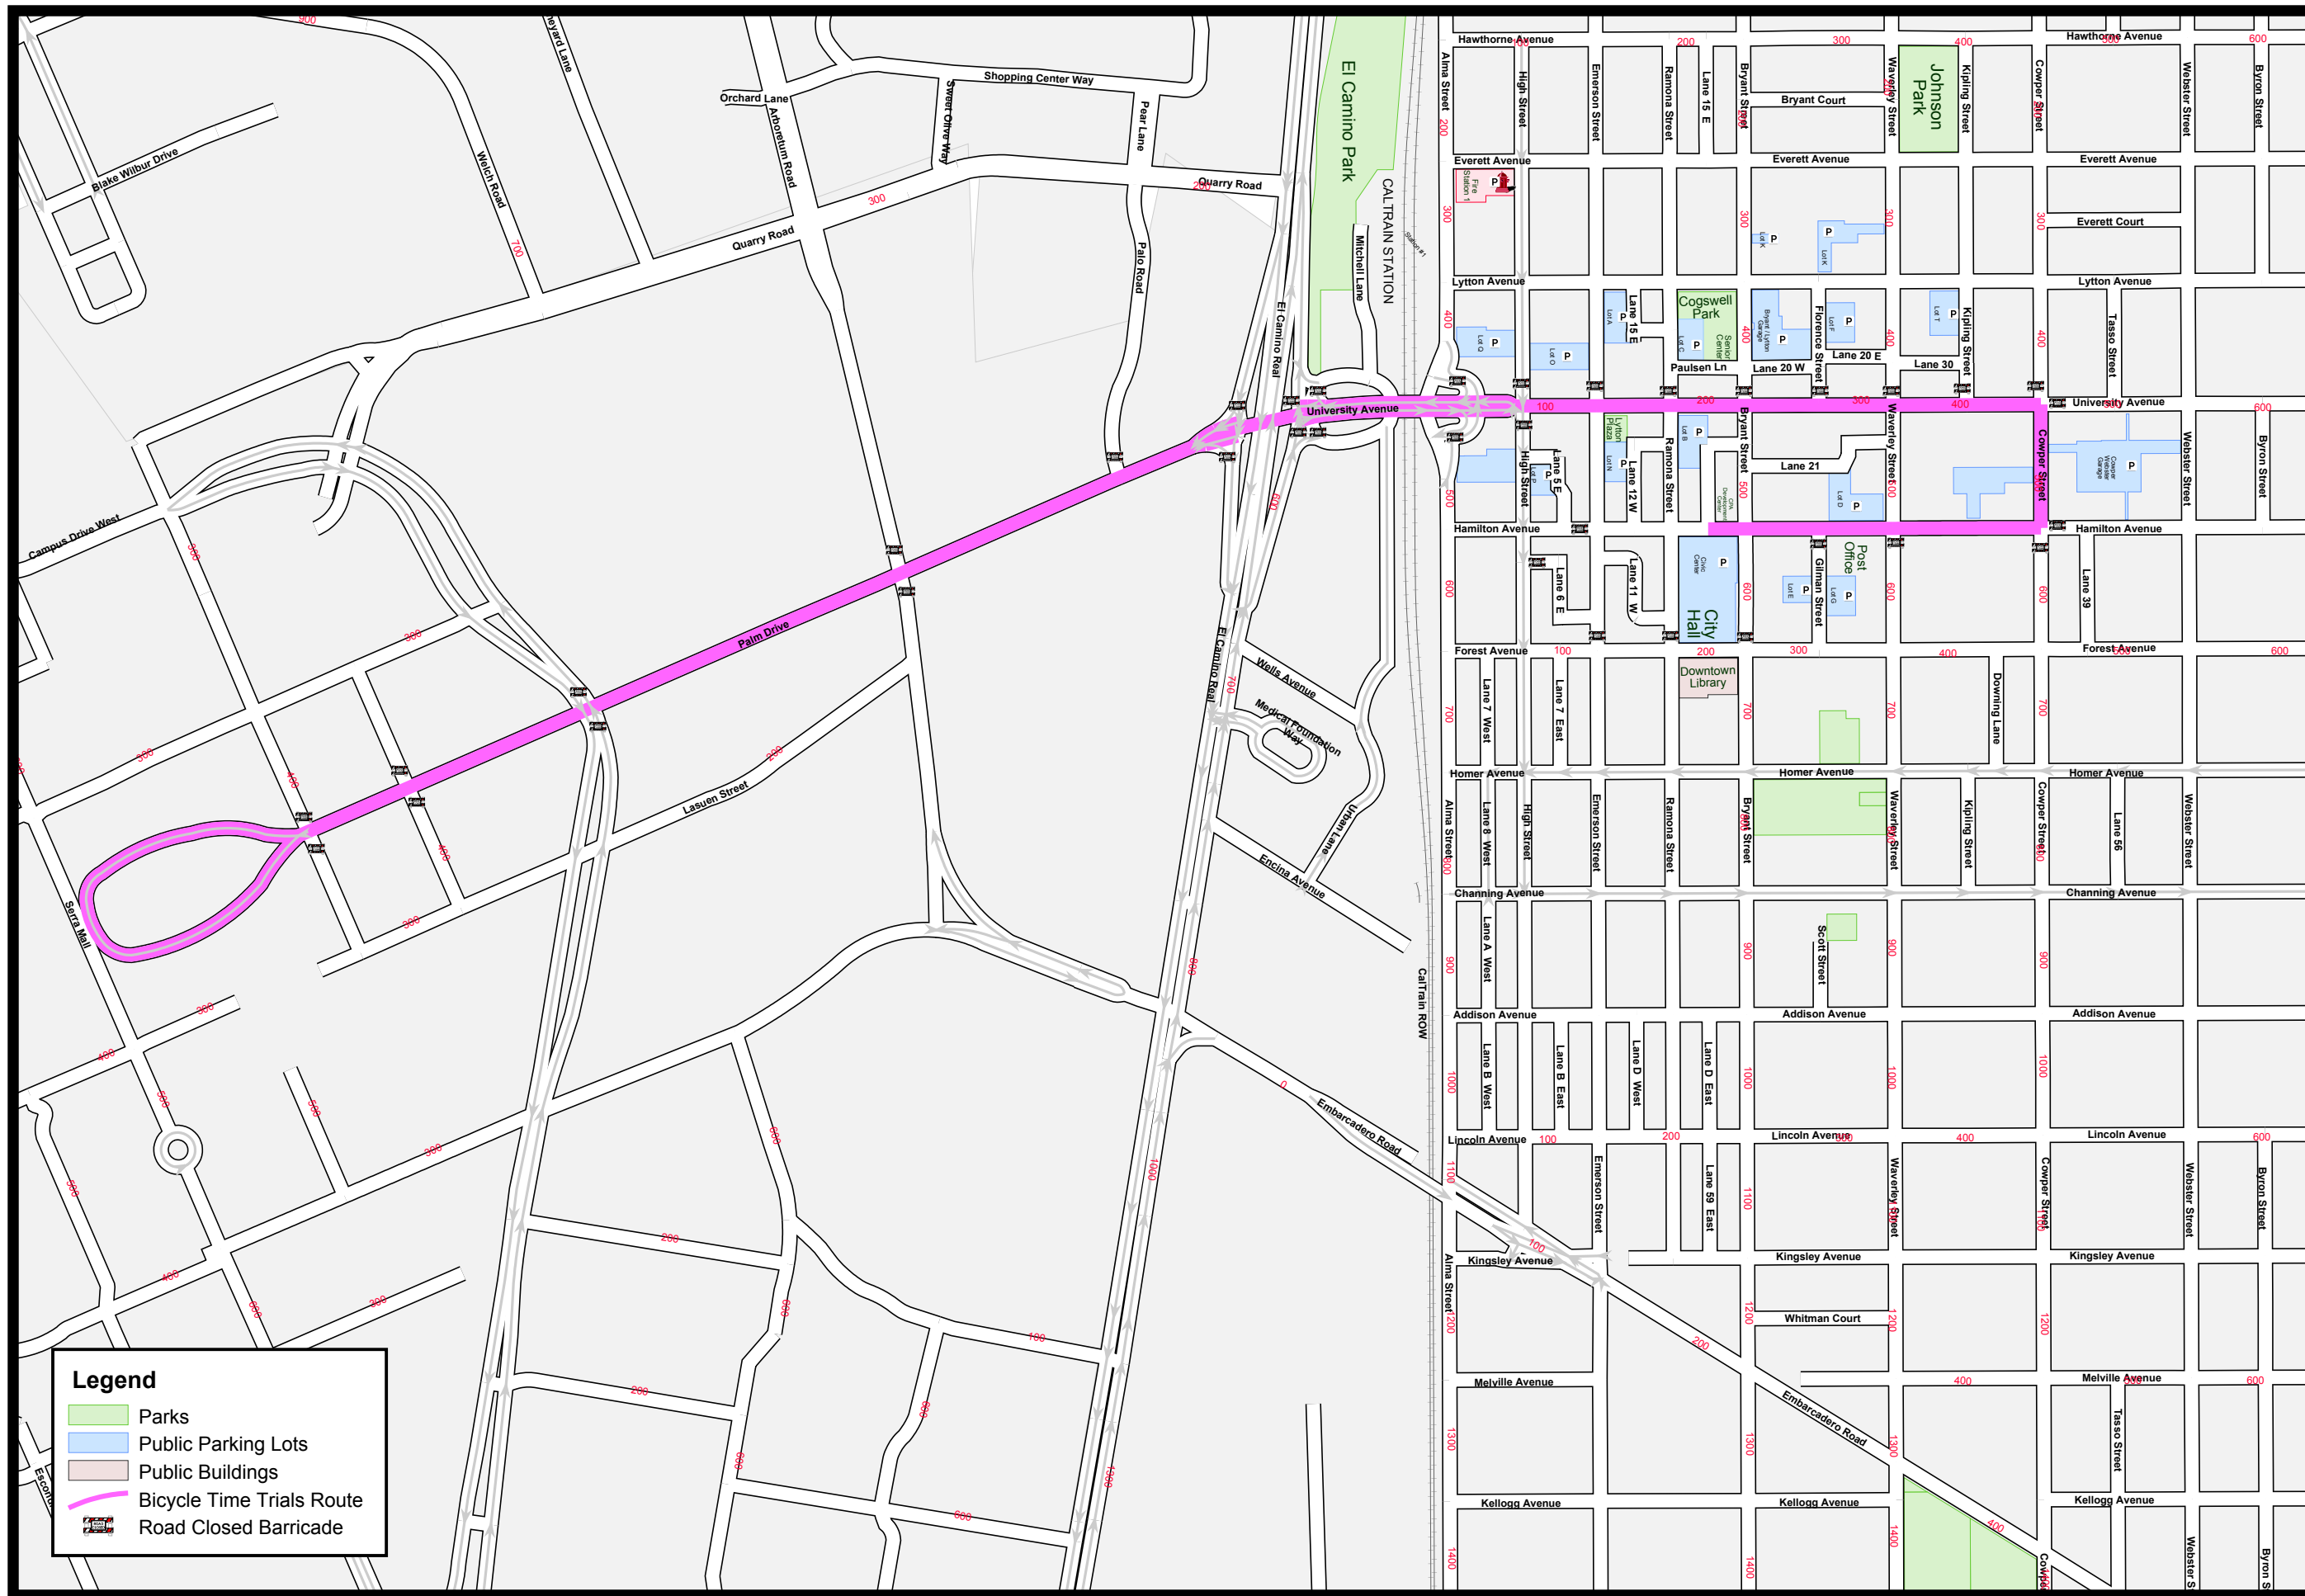

The City of Palo Alto

Tour de California Time Trials Route Palo Alto, CA

This map is a product of the
City of Palo Alto GIS

Legend

- Parks
- Public Parking Lots
- Public Buildings
- Bicycle Time Trials Route
- Road Closed Barricade